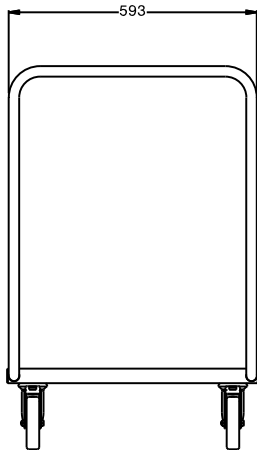

Service Trolleys Platform Trolley 600 mm

ITEM # _____

MODEL # _____

NAME # _____

SIS # _____

AIA # _____

361230 (STR601)

Platform Trolley 600mm

Short Form Specification

Item No. _____

Constructed in 304 AISI stainless steel. Framework in mm25 tubing, completely welded. Seamless, sound-absorbing, platform shelf with double-folded edges. The handle is an extension of the load-bearing frame. N. 4 swivelling castors, two with brakes, mm125 in diameter, fitted with plastic bumpers. Platform size mm600x600. Load capacity: 150 kg, uniformly distributed.

Main Features

- Ideal to transport kitchenware and dishwashing racks.
- Framework in 25 mm tubing, completely welded.
- Load capacity of 150 kg uniformly distributed.
- Seamless sound-absorbing platform shelf with double-folded edges welded to the framework.
- Platform shelf size 600x600 mm.
- Handle is an extension of the load-bearing frame.
- 4 pivoting Ø 125 mm wheels, 2 of which with brakes, fitted with plastic bumpers

Construction

- Constructed entirely in 304 AISI stainless steel.

APPROVAL: _____

Front

Side

Top

Key Information:

External dimensions, Width:	
361230 (STR601)	670 mm
External dimensions, Depth:	600 mm
External dimensions, Height:	900 mm
Wheel material:	Zinc plated
Wheel diameter:	Ø 125
Net weight:	13 kg