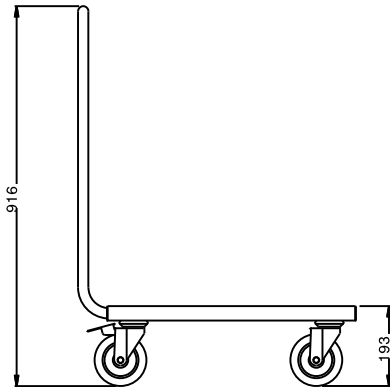

Service Trolleys Platform Trolley 600 mm

ITEM # _____

MODEL # _____

NAME # _____

SIS # _____

AIA # _____

361230 (STR601)

Platform Trolley 600mm

Short Form Specification

Item No. _____

Constructed in 304 AISI stainless steel. Framework in mm25 tubing, completely welded. Seamless, sound-absorbing, platform shelf with double-folded edges. The handle is an extension of the load-bearing frame. N. 4 swivelling castors, two with brakes, mm125 in diameter, fitted with plastic bumpers. Platform size mm600x600. Load capacity: 150 kg, uniformly distributed.

Main Features

- Ideal to transport kitchenware and dishwashing racks.
- Framework in 25 mm tubing, completely welded.
- Load capacity of 150 kg uniformly distributed.
- Seamless sound-absorbing platform shelf with double-folded edges welded to the framework.
- Platform shelf size 600x600 mm.
- Handle is an extension of the load-bearing frame.
- 4 pivoting Ø 125 mm wheels, 2 of which with brakes, fitted with plastic bumpers

Construction

- Constructed entirely in 304 AISI stainless steel.

APPROVAL: _____

Front

Side

Top

Key Information:

External dimensions, Width:	
361230 (STR601)	670 mm
External dimensions, Depth:	600 mm
External dimensions, Height:	900 mm
Wheel material:	Zinc plated
Wheel diameter:	Ø 125
Net weight:	13 kg