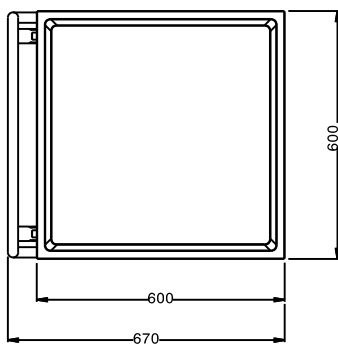

Short Form Specification

Item No. _____

Constructed in 304 AISI stainless steel. Framework in mm25 tubing, completely welded. Seamless, sound-absorbing, platform shelf with double-folded edges. The handle is an extension of the load-bearing frame. N. 4 swivelling castors, two with brakes, mm125 in diameter, fitted with plastic bumpers. Platform size mm600x600. Load capacity: 150 kg, uniformly distributed.

Main Features

- Ideal to transport kitchenware and dishwashing racks.
- Framework in 25 mm tubing, completely welded.
- Load capacity of 150 kg uniformly distributed.
- Seamless sound-absorbing platform shelf with double-folded edges welded to the framework.
- Platform shelf size 600x600 mm.
- Handle is an extension of the load-bearing frame.
- 4 pivoting Ø 125 mm wheels, 2 of which with brakes, fitted with plastic bumpers

Construction

- Constructed entirely in 304 AISI stainless steel.

APPROVAL: _____

Front

Side

Top

Key Information:

External dimensions, Width:	
361230 (STR601)	670 mm
External dimensions, Depth:	600 mm
External dimensions, Height:	900 mm
Wheel material:	Zinc plated
Wheel diameter:	Ø 125
Net weight:	13 kg